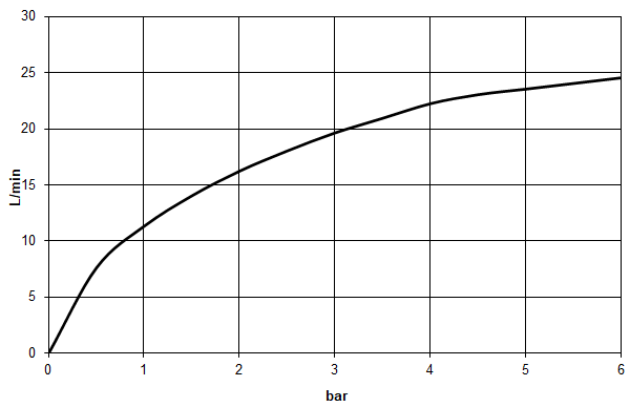

Single-lever bath mixer with stand pipe for free-standing assembly with hand shower set - Matte Black

TARA

25 863 661

Fits: TARA, META

- spout: circular, air-enriched flow
- max. flow 19.5 l/min at 3 bar flow pressure
- Hand shower: COMPACT RAIN, max. flow rate 6.8 l/min (at 3 bar)
- bar-type hand shower with anti-scale system
- pivotable spout 360°
- 281mm projection
- wall bracket
- automatic bath/shower diverter
- total height 1031 - 1101 mm
- stand pipe height 565 - 635 mm
- height up to aerator 899 – 969 mm
- slide-on rosettes Ø 135 mm
- metal shower hose 1250mm with integrated anti-twist protection
- WRAS 2001027

Required miscellaneous

**Concealed floor mounting -**

35 945 970 90

- max. recess depth 150 mm
- min. recess depth 80 mm

Flow rate chart

Certificates

IAPMO\_4976 (5). Belgaqua\_19\_77\_27. WRAS\_2001027. LGA\_29727.