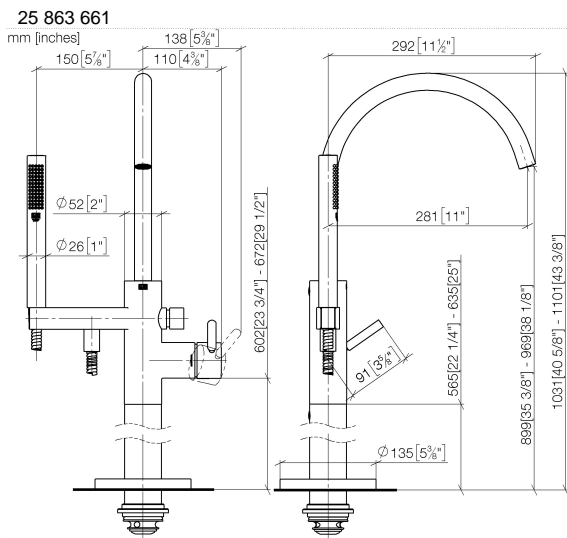

Single-lever bath mixer with stand pipe for free-standing assembly with hand shower set - Matte Black

TARA

25 863 661

Fits: TARA, META

- spout: circular, air-enriched flow
- max. flow 19.5 l/min at 3 bar flow pressure
- Hand shower: COMPACT RAIN, max. flow rate 6.8 l/min (at 3 bar)
- bar-type hand shower with anti-scale system
- pivotable spout 360°
- 281mm projection
- wall bracket
- automatic bath/shower diverter
- total height 1031 - 1101 mm
- stand pipe height 565 - 635 mm
- height up to aerator 899 – 969 mm
- slide-on rosettes Ø 135 mm
- metal shower hose 1250mm with integrated anti-twist protection
- WRAS 2001027

Required miscellaneous

**Concealed floor mounting -**

35 945 970 90

- max. recess depth 150 mm
- min. recess depth 80 mm

Flow rate chart

Certificates

IAPMO\_4976 (5). Belgaqua\_19\_77\_27. WRAS\_2001027. LGA\_29727.