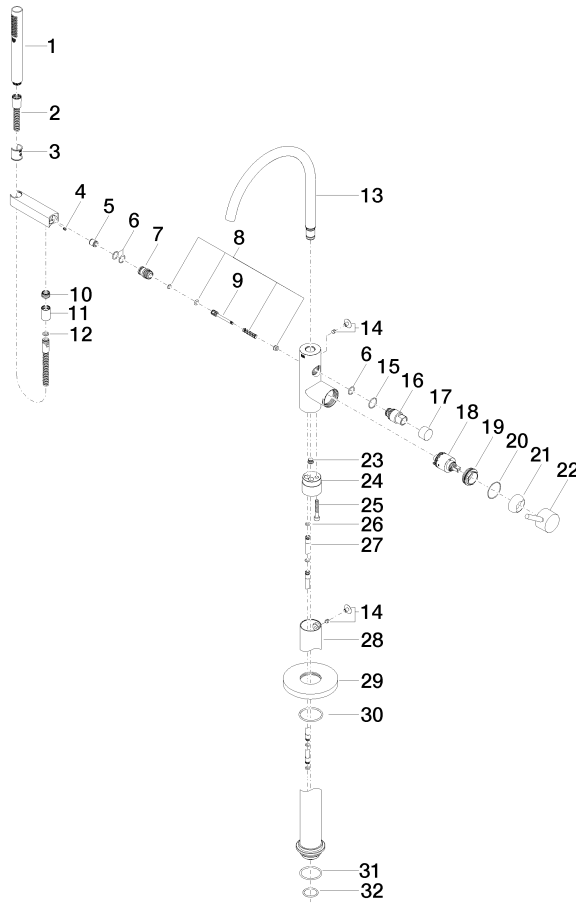

Single-lever bath mixer with stand pipe for free-standing assembly with hand shower set - Matte Black

TARA

25 863 661

Single-lever bath mixer with stand pipe for free-standing assembly with hand shower set - Matte Black

TARA

25 863 661

Spare parts list

No.	Item Number	Name	Quantity used	Delivery time
1	90 12 11 140 30-33	shower	1	30
2	90 30 02 072 00-33	Metal shower hose 1/2" x 3/8" x 1250 mm - Matte Black	1	30
3	09 18 40 118 90	sleeve	1	2
4	09 31 11 058 90	pin	1	2
5	90 23 01 141 00 90	back-flow preventer	1	2
6	90 14 10 010 00 90	seal	3	2
7	09 24 03 153 20-33	nipple	1	-
Spare part can no longer be ordered, please order the replacement item				
8	90 16 02 023 00 90	spring	1	2
9	09 31 09 102 20-33	pull-rod	1	-
Spare part can no longer be ordered, please order the replacement item				
10	09 24 03 069 90	nipple	1	2
11	90 21 02 069 00-33	cover	1	30
12	90 14 20 026 00 90	seal	1	2
13	90 28 22 327 01-33	spout	1	30
14	04 31 20 036 00 90	plug	2	2
15	09 14 10 112 90	seal	1	2
16	09 21 34 081 20-33	nipple	1	30
17	09 20 88 002-33	handle	1	30
18	90 15 05 039 00 90	cartridge	1	2
19	09 24 04 298 90	nut	1	2
20	09 14 10 037 90	seal	1	2
21	09 28 30 036-33	cover	1	30
22	90 20 66 005 00-33	handle	1	30
23	04 31 20 039 11 90	plug	1	2
24	09 24 03 152 20-33	adaptor	1	-
Spare part can no longer be ordered, please order the replacement item				
25	09 30 30 111 90	screw	1	2
26	09 14 10 139 90	seal	2	2
27	04 28 22 025 00 90	connection	2	2
28	04 28 22 030 00-33	pipe	1	30
29	09 27 88 007-33	rosette	1	30
30	90 14 10 129 00 90	seal	1	2
31	09 14 10 084 90	seal	1	2
32	09 14 10 018 90	seal	1	2